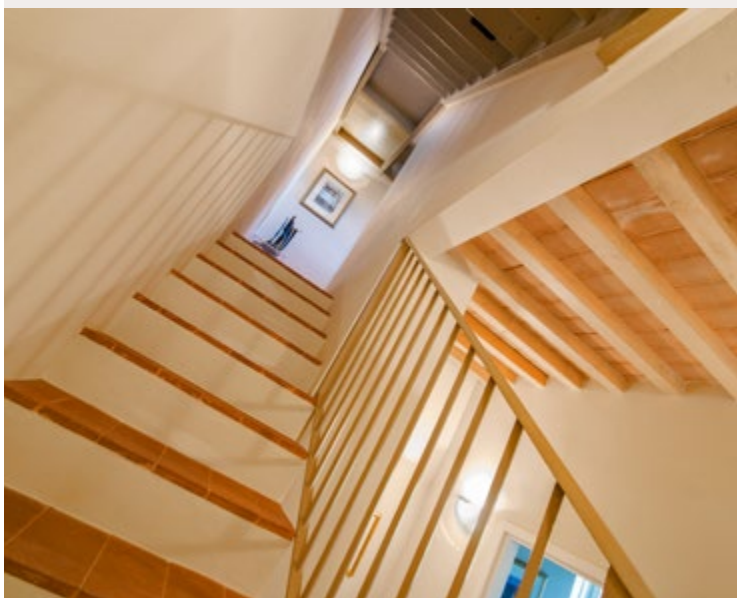

APARTMENT LA QUERCIOLA

Gross size

120 sqm | 1292 sqft

Distance from Borgo of Castelfalfi

In the Borgo

Bedding layout

Sleeps: 4

First floor

- Double bedroom
- Bathroom
- Living area with sofa-bed

Second floor

- Living room
- Kitchen and dining area
- Bathroom
- Laundry

Facilities

- Air Conditioning
- Satellite TV
- Wi-Fi
- Private parking
- Private terrace
- 15% Discount on green fee | Tennis | Le Piscine
- Other Services (not included) upon request